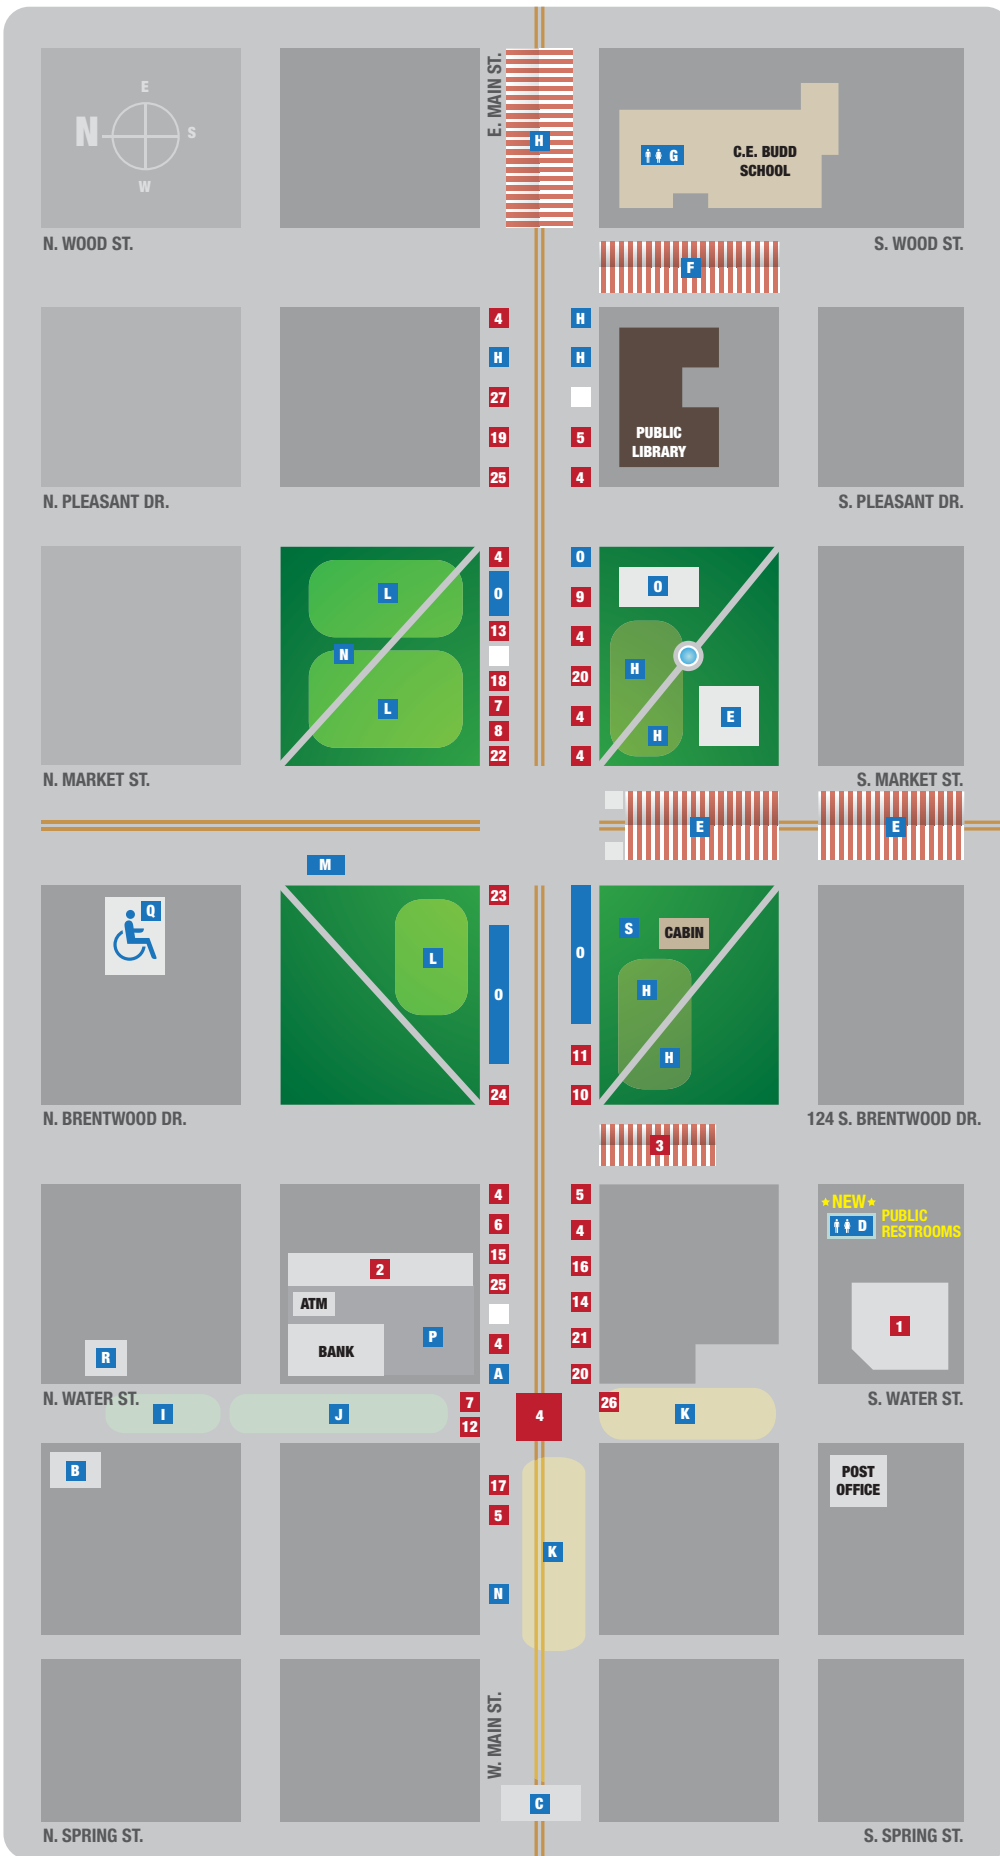

LOUDONVILLE FREE STREET FAIR MAP

FOOD KEY

American Legion	1
Loudonville Eagles	2
Lions Club Tent	3
Sandwiches	4
Popcorn/Cotton Candy	5
Waffles	6
Funnel Cakes	7
Elephant Ears	8
Fried Vegetables	9
Ice Cream	10
Donuts	11
Taffy	12
Coffee/Smoothies	13
Gyros	14
Steak on a Stick	15
Fried Cheese	16
Corn Dogs	17
Indian Bread	18
Croissants	19
French Fries	20
Lemonade	21
Apple Dumplings	22
Soft Pretzels	23
Chinese Food	24
Pizza	25
Stromboli	26
Soups	27

LOCATIONS

Secretary Office	A
Hans Building	B
Antiques/Hobbies	
Art/Photography	
Crafts/Needlework	
Culinary	
Flower Show	
Quilts	
West Main Street Stage	C
Public Restrooms	D
Livestock Show Tent	E
Junior Fair Tent	F
FFA	
Kettering Scholarship	
4H	
Boy and Girl Scouts	
Paul Bunyan	
Farm Produce	
C.E. Budd School	G
School Display	
Restrooms	
Auditorium	
Merchant Tent/ Commercial Displays	H
Pedal Pulls	I
Antique Farm Equipment	J
Kiddie Rides	K
Adult Rides	L
Ride Office	M
Ride Ticket Booths	N
Arcade/Midway Games	O
Antique Automobiles	P
Handicap Parking	Q
Police Department	R
Pony Rides	S

Power Pulls/Quad Racing (Wally Rd.) • Horse Show (Pine Run Grist Mill, St. Rt. 3)